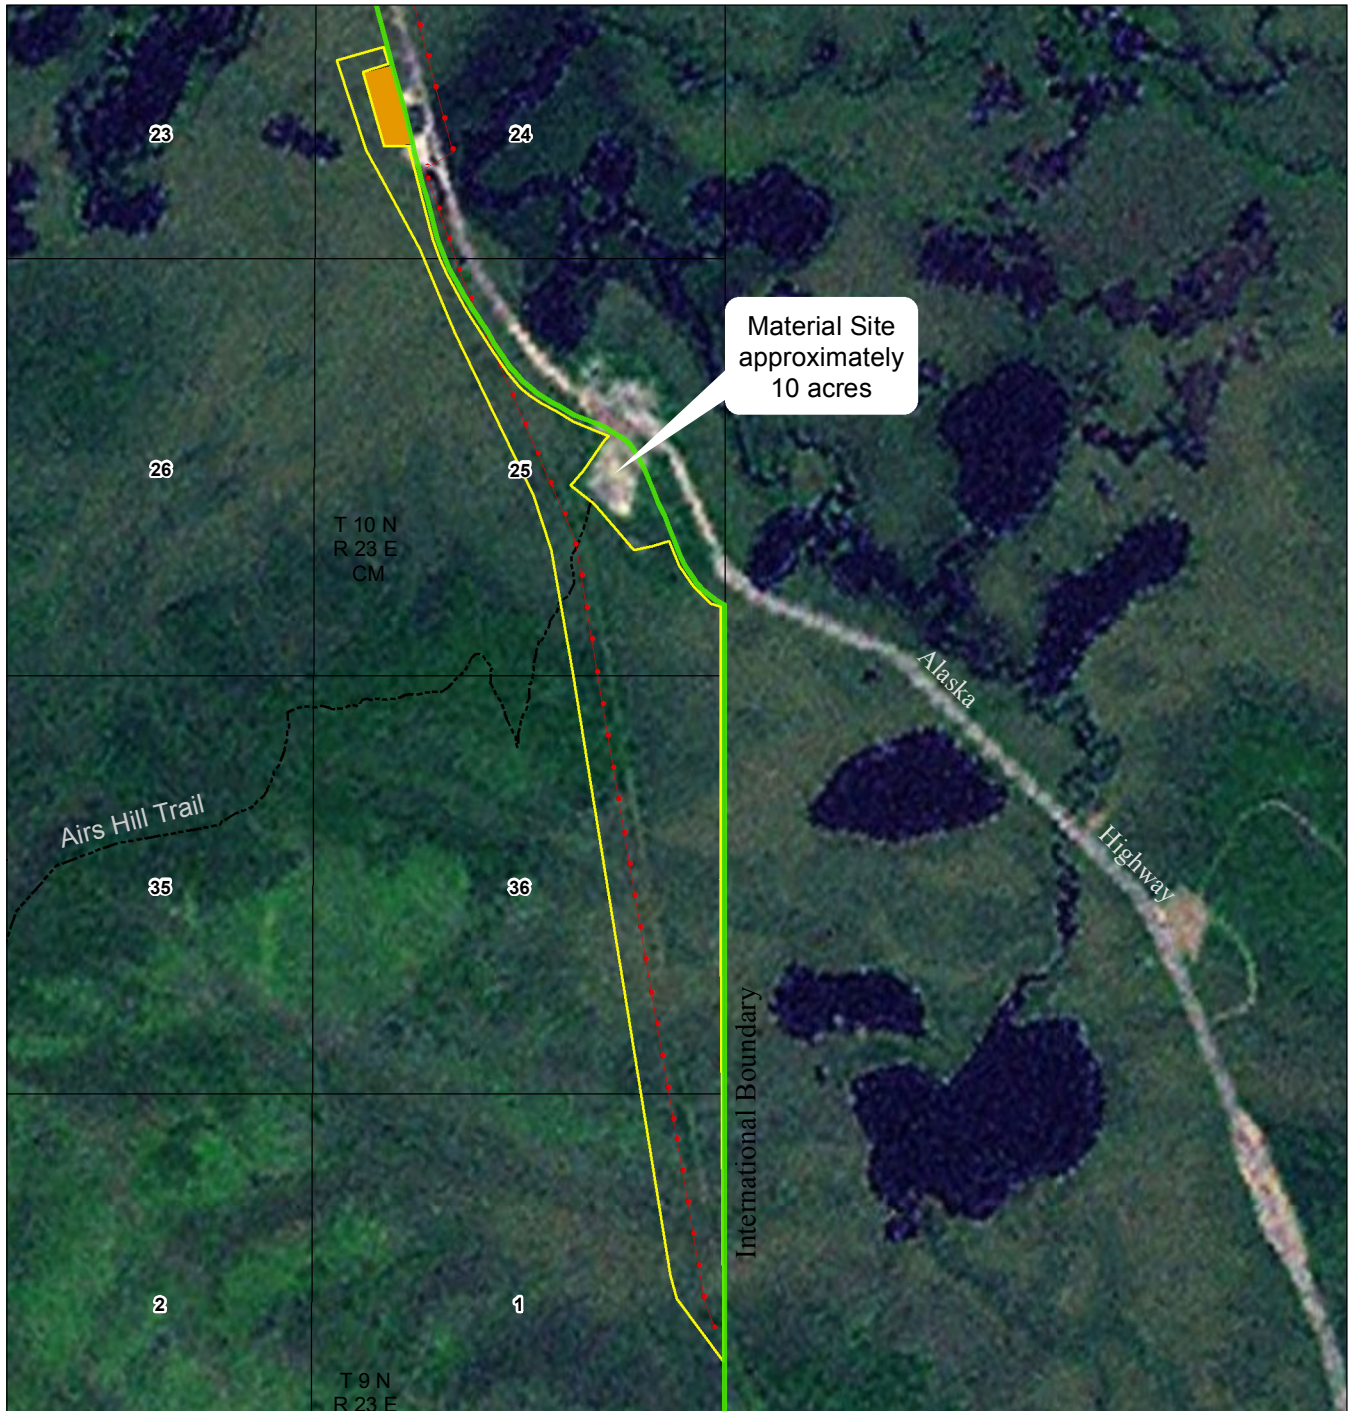

Tetlin National Wildlife Refuge Alaska

	Tetlin NWR Boundary		Private Parcel
	Proposed Land Exchange Parcel		Airs Hill Trail
	Haines to Fairbanks Pipeline ROW		

0 0.2 0.4 0.6 Miles
0 0.2 0.4 0.6 Kilometers